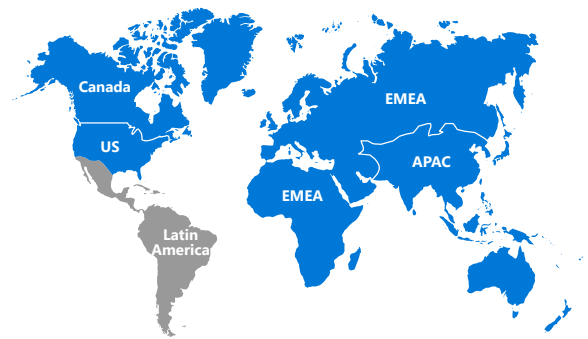

Surface Hub Partners

From design, installation and fulfillment, to configuration and support, the authorized partners below have the expertise to help you make the most of your Surface Hub deployment. Connect with a partner in your region to learn more.

Strategic Partners by Region

	US	Canada	EMEA	APAC
*AMX			✓	
Arrow Systems Integration	✓			
ATEA			✓	
AVI-SPL	✓	✓	✓	
Bechtle			✓	
Carillion			✓	
Carousel	✓		✓	
**Crestron	✓	✓	✓	✓
CSI	✓	✓		
Datavision			✓	
ESCO AV				✓
Feltech			✓	
Glueck and Kanja			✓	
GMS			✓	
Inmac			✓	
Insight	✓	✓	✓	✓
Kelway			✓	✓
Kineti			✓	
Mechdyne	✓			
Mesa Mundi	✓			
Misco			✓	
PCM	✓			
Pro AV Solutions				✓
Red Thread	✓			
Sharps AV		✓		
Telstra				✓
Videlio			✓	
Viju Group	✓		✓	✓
Whitlock	✓	✓		

* AMX is a Microsoft Surface Hub Technology Partner.

** Crestron is a Microsoft Surface Hub Reseller and Technology Partner.

Distributors by Region

	US	Canada	EMEA	APAC
ALSO			✓	
Ingram	✓	✓		✓
Synnex	✓	✓		✓
TD Maverick			✓	
Tech Data	✓			

1. Only Microsoft approved resellers and distributors can transact Surface Hub devices.
2. Microsoft has not granted any partner exclusive rights in any region for distribution and/or sales.